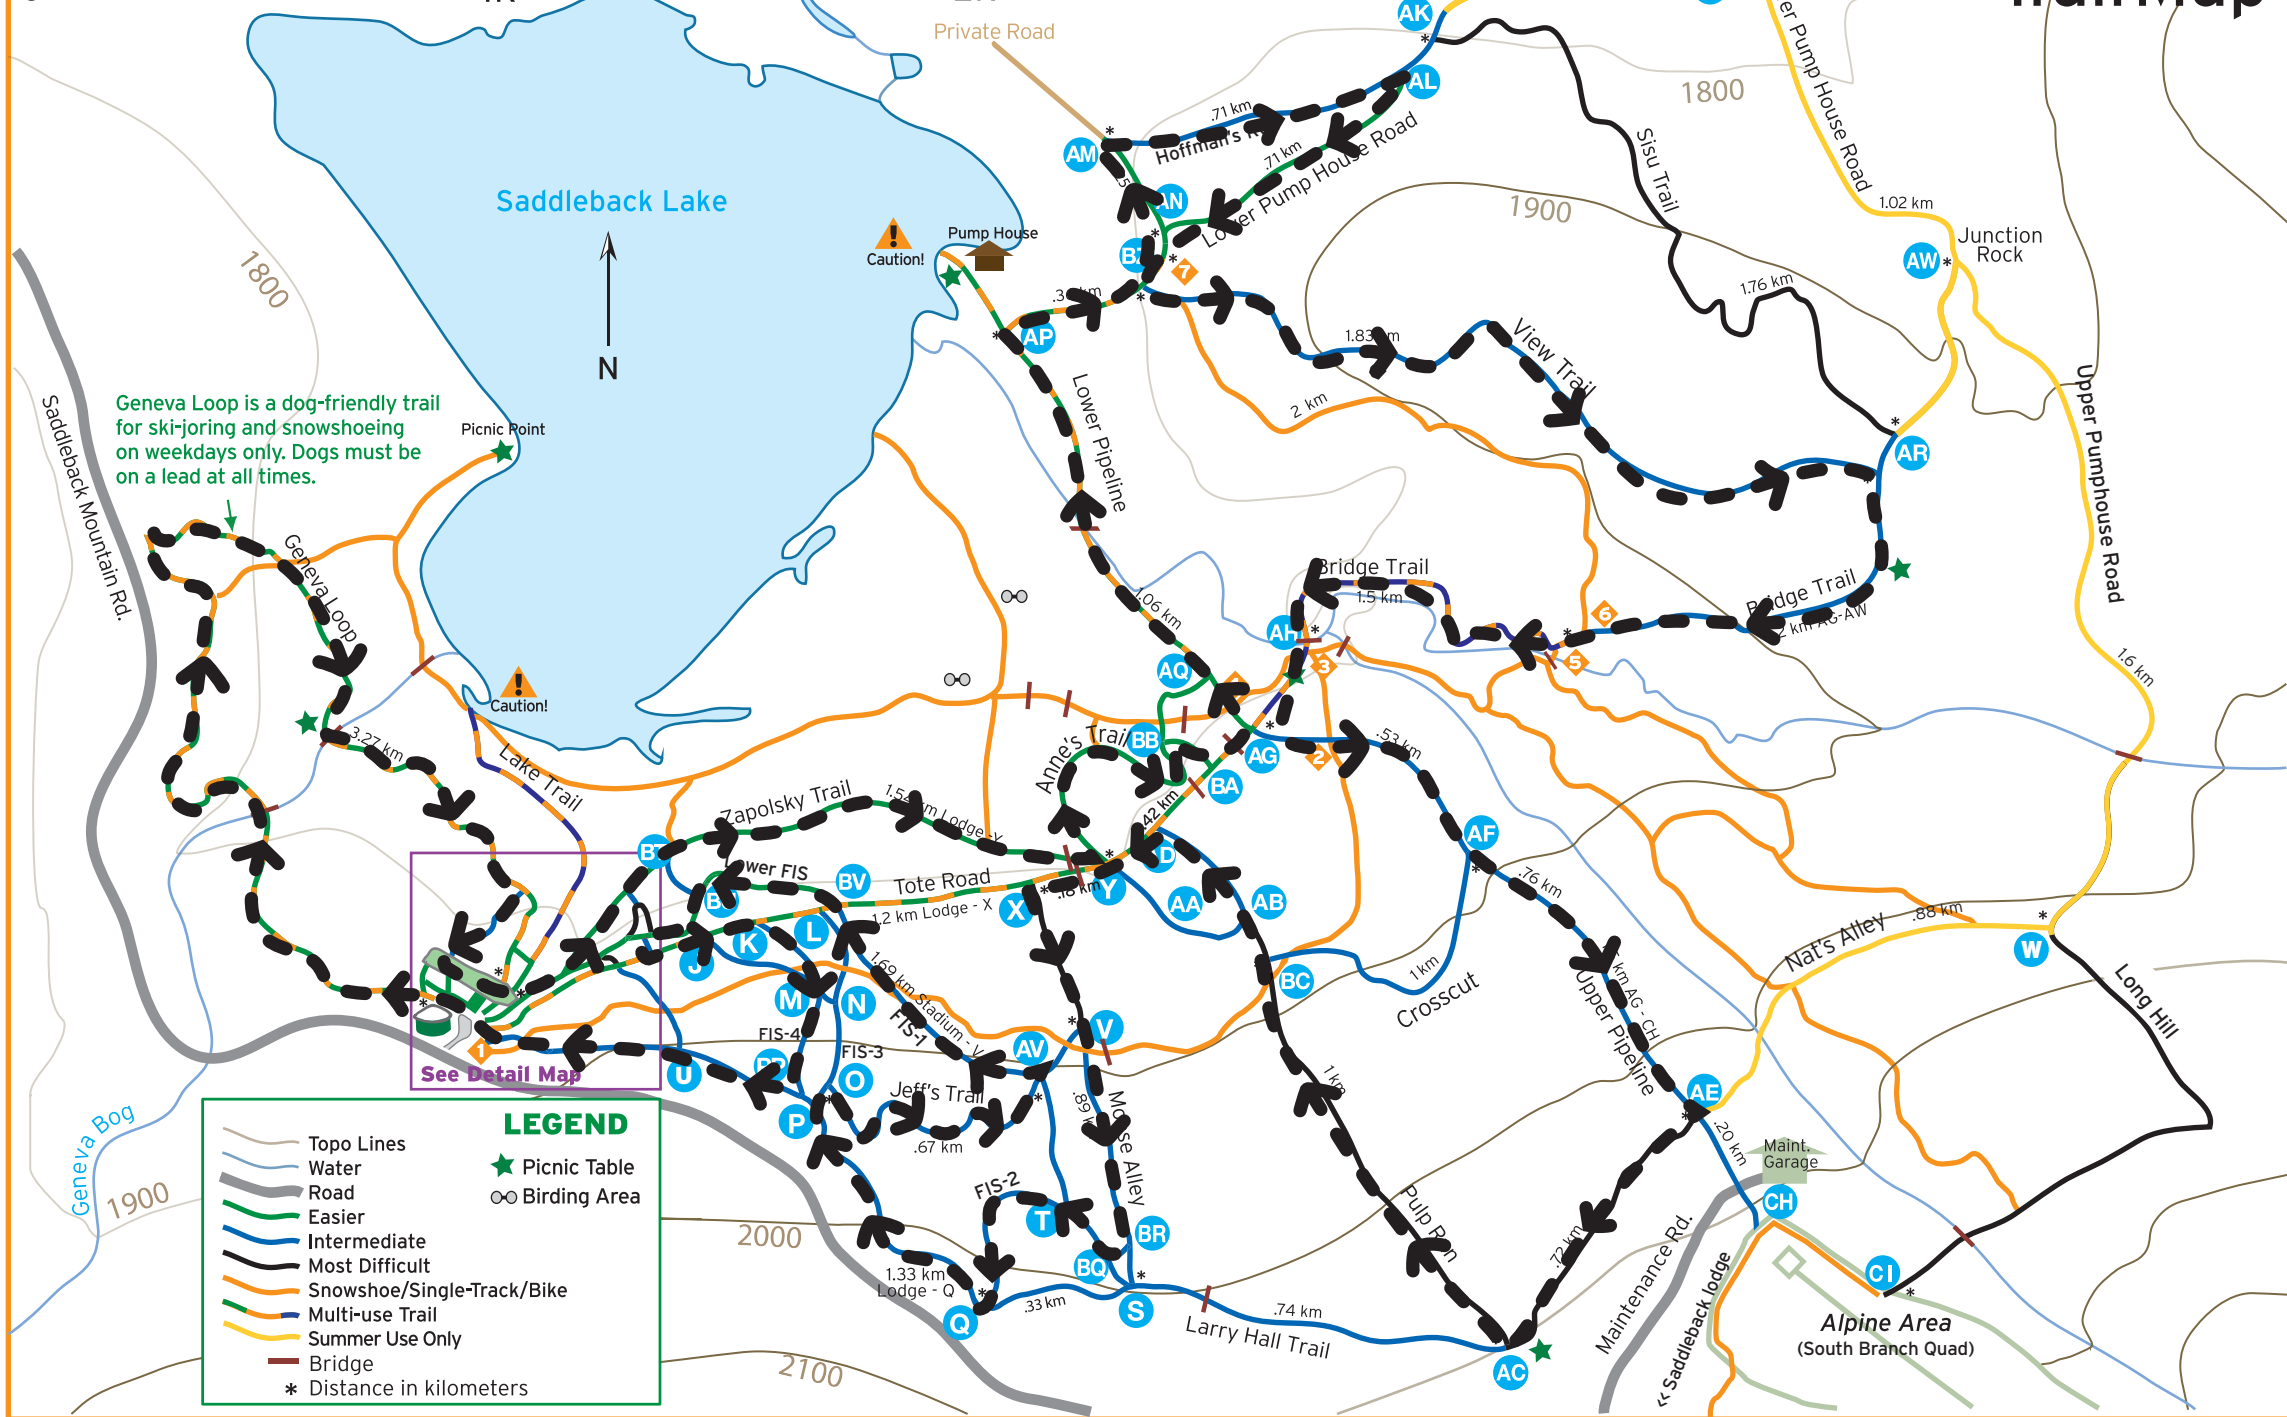

# 2023 Rangeley XC Loppet

## Trail Map

Geneva Loop is a dog-friendly trail for ski-joring and snowshoeing on weekdays only. Dogs must be on a lead at all times.

See Detail Map

**LEGEND**

- Topo Lines
- Water
- Road
- Easier
- Intermediate
- Most Difficult
- Snowshoe/Single-Track/Bike
- Multi-use Trail
- Summer Use Only
- Bridge
- \* Distance in kilometers
- Picnic Table
- Birding Area